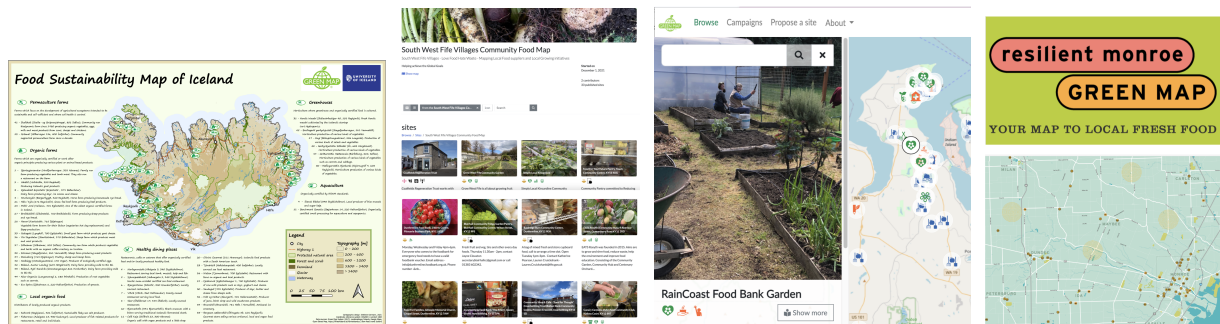

## Transform your community with a Green Map!

Now available on the new user-friendly  
Green Map Platform: a shared set of Local Food Icons

Local Food Icons by Green Map System											v 2 2023		
Created with and for Green Mapmakers who are charting local food resources and resilience <a href="https://GreenMap.org/localfood">GreenMap.org/localfood</a>											New to consider 10/23/23		
growing	Farm	City Farm / Community Farm	Allotment Garden	Community Garden	Permaculture	Greenhouse	Vermiculture	Aquaculture	Conventional Farm Runoff	Invasive Species	Great Soil	Native Plants / Forest	Agricultural Land Reserve
eating	Farmers/Local Market	Organic Food	Healthy Dining	Picnic Spot / Outdoor Dining	Artisanal Food / Local Flavor	Landmark Dining/Pub	Plant-based/ Vegan	Free Fridge / Food Rescue / Comm. Larder	Refill Here	Food Sovereignty Initiative	Food Coop	Food Hub	
enterprise	Farming / Cooking School	Farm Stand	Composting Site	CSA	Nursery/ Garden Shop	You Pick	Agritourism	Tasting Room	Low Carbon	Tool Library	Seed Library	Eco Art	
specialty	Community Kitchen	Food Bank	Food Gathering Site	Beekeeping	Edible Landscape	Hydroponic/ Aquaponics / Coastal Agriculture	Farm Animals	Slow Food Style	Regenerative Landscape	Botanical Garden / Pollinator & Honey Plants	Medicinal Plants	Fairgrounds / Farm Museum	Dead Zone

Comment on the draft set at [GreenMap.org/localfood](https://GreenMap.org/localfood) by 12/12/23

These open source icons are key to engaging communities in making maps that contribute to secure, healthy, informed communities. Each locally-led food mapping project brings people together to visualize assets and issues while promoting local farmers markets, food banks, community gardens and related enterprises and educational resources. **It's transformative!** Each mapped site will be recognized as part of a local movement for food security & wellbeing. Moreover, Green Mapmakers use their new skills as springboards to green jobs and careers.